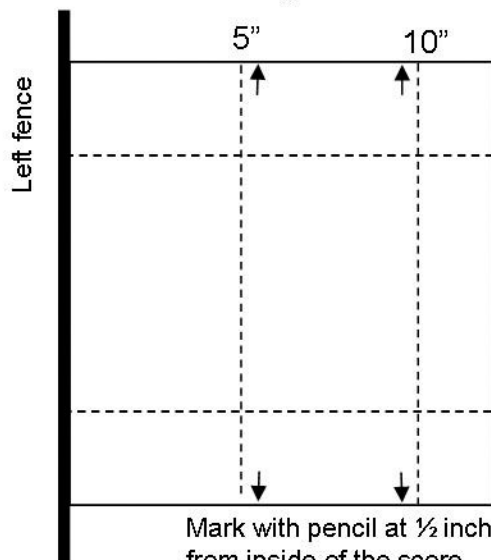

Onion Envelope Template A-by Virginia Nebel

Scor-pal template and markings for Outside Envelope (paper size 12 x 12)

Rotate 90 degrees and score:

Mark with pencil at $\frac{1}{2}$ inch from inside of the score lines. This will be the starting point of the angled cut of your envelope flap.