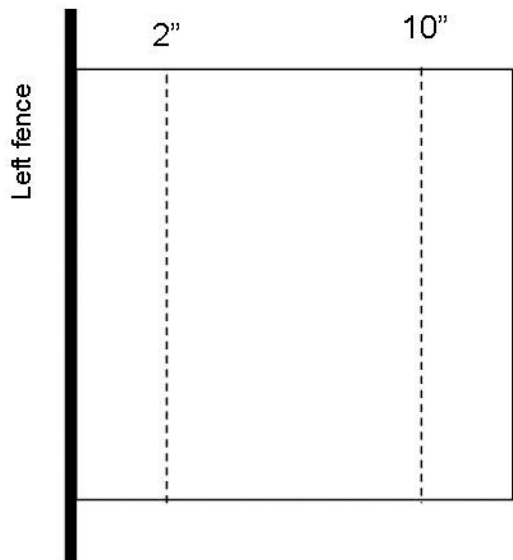

Onion Envelope Template A-by Virginia Nebel

Scor-pal template and markings for Outside Envelope (paper size 12 x 12)

Rotate 90 degrees and score:

Mark with pencil at $\frac{1}{2}$ inch from inside of the score lines. This will be the starting point of the angled cut of your envelope flap.